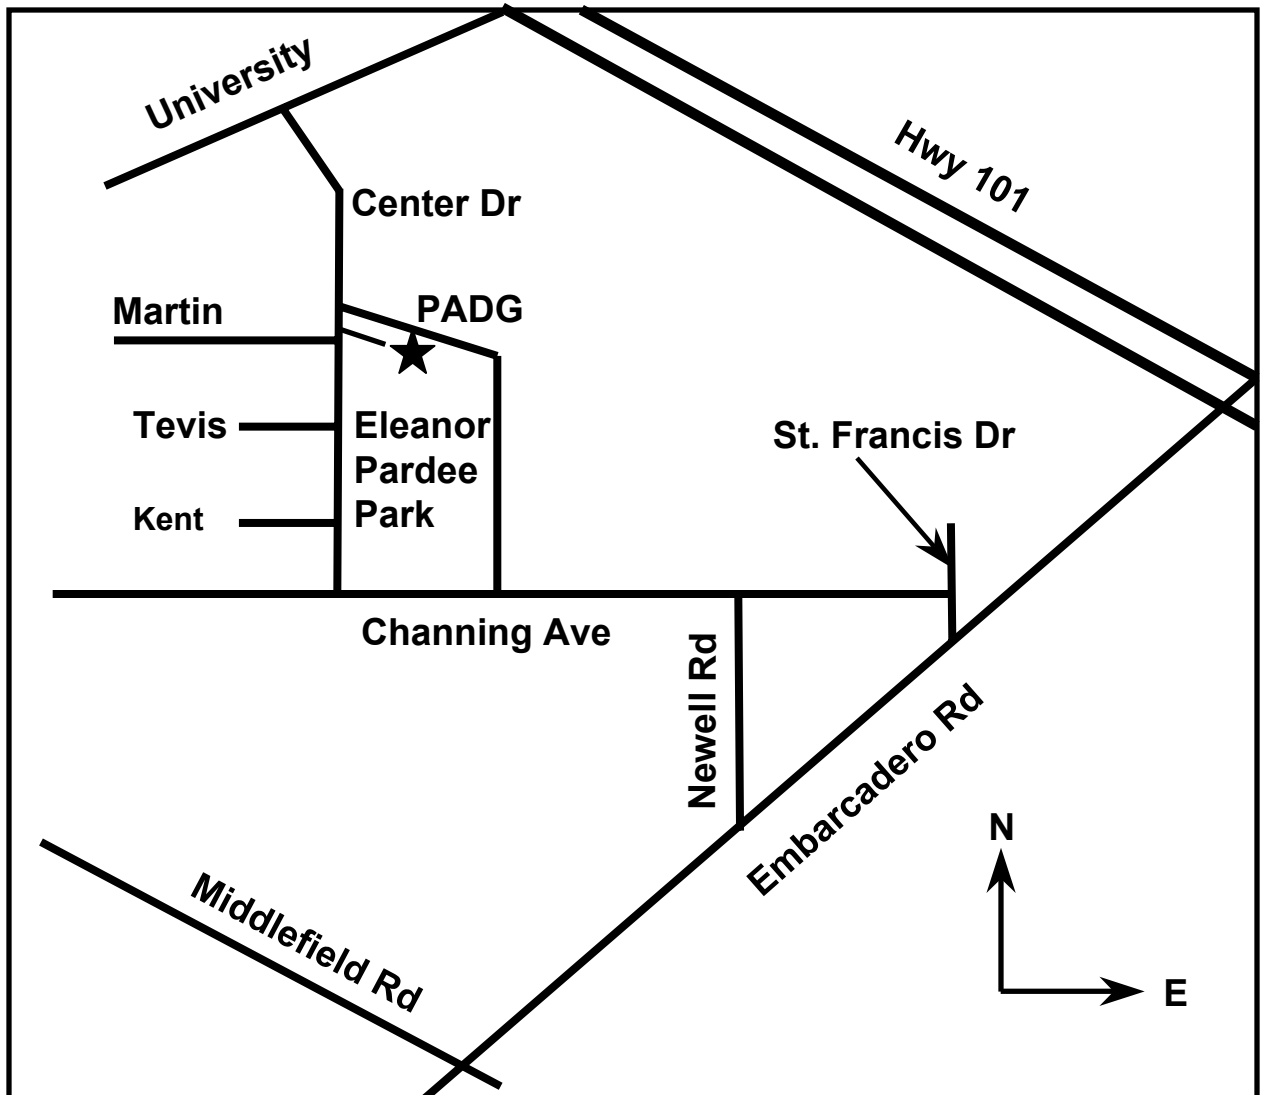

# Directions to Master Gardener Palo Alto Demonstration Garden

From Hwy 101, exit at Embarcadero going southwest (towards Stanford). Turn right at St. Francis or Newell, left on Channing and right at Center Dr. Enter PADG via the service road located just past Martin Ave on the right. The road has a small sign indicating the “Community Gardens”.